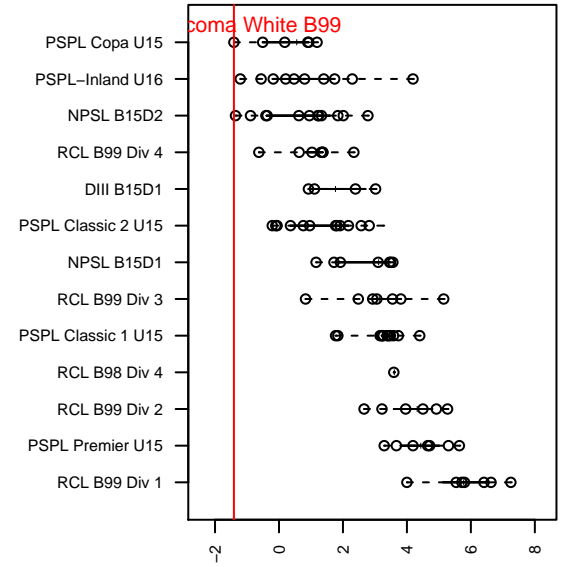

FC Tacoma White B99

FC Tacoma
 Tacoma, WA
 B99 total strength=946
 attack=2.22 defense=1.23
 fall league = PSPL Copa U15
 notes= Nortac Sparta White

alt names used:
 FC Tacoma B99 White
 NORTAC FC Tacoma B99 White

Venues played:
 2014 King of the Hill U15-16
 2014 Blast Off BU15 B
 2014 PSPL Copa U15

**attack and defense variance (black dot)
relative to other teams
and top 10 in region**

**attack and defense rating
relative to others at age
and all opponents in last 13 months**