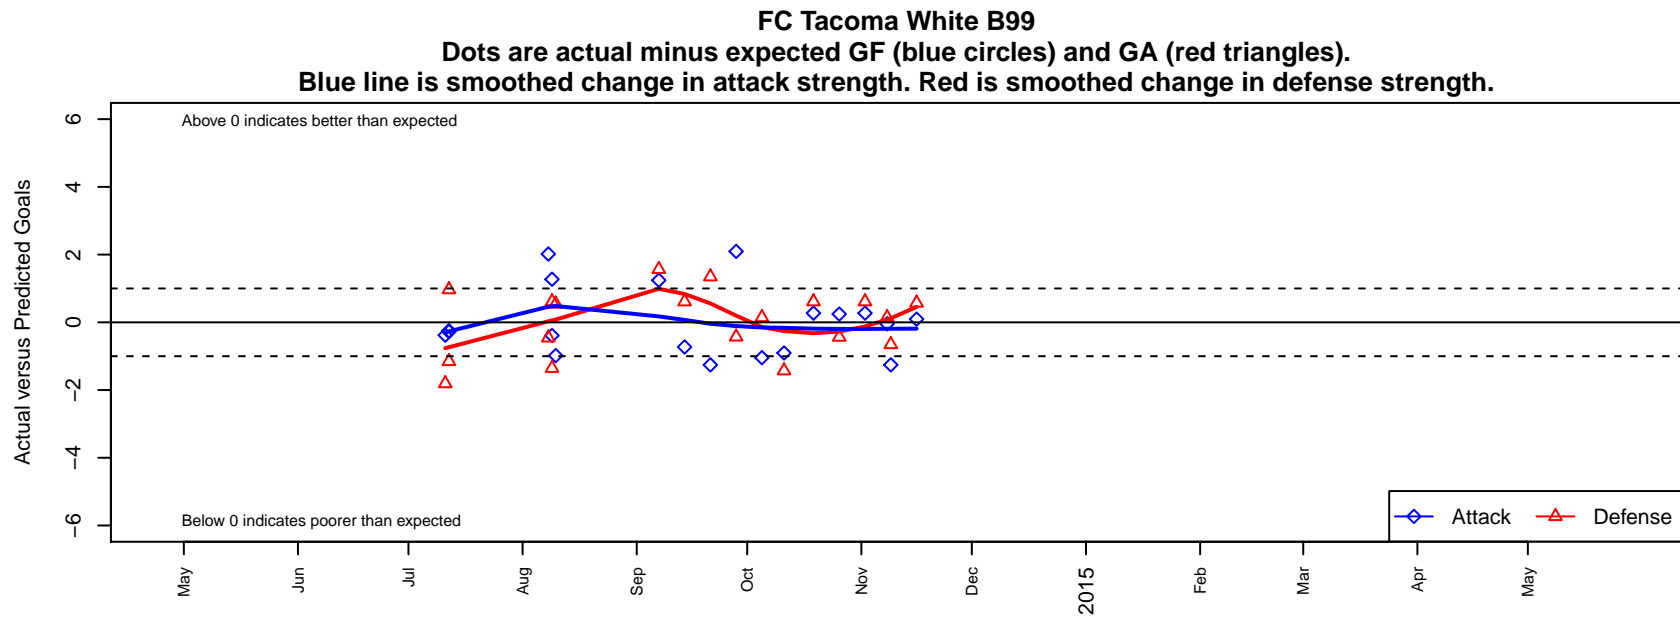

FC Tacoma White B99

FC Tacoma
 Tacoma, WA
 B99 total strength=946
 attack=2.22 defense=1.23
 fall league = PSPL Copa U15
 notes= Nortac Sparta White

alt names used:
 FC Tacoma B99 White
 NORTAC FC Tacoma B99 White

Venues played:
 2014 King of the Hill U15-16
 2014 Blast Off BU15 B
 2014 PSPL Copa U15

**attack and defense variance (black dot)
relative to other teams
and top 10 in region**

**attack and defense rating
relative to others at age
and all opponents in last 13 months**