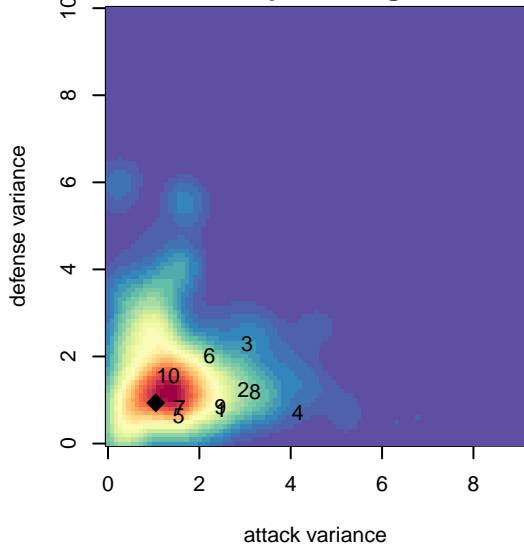

FC Tacoma White B99

FC Tacoma
 Tacoma, WA
 B99 total strength=946
 attack=2.22 defense=1.23
 fall league = PSPL Copa U15
 notes= Nortac Sparta White

alt names used:
 FC Tacoma B99 White
 NORTAC FC Tacoma B99 White

Venues played:
 2014 King of the Hill U15-16
 2014 Blast Off BU15 B
 2014 PSPL Copa U15

**attack and defense variance (black dot)
relative to other teams
and top 10 in region**

**attack and defense rating
relative to others at age
and all opponents in last 13 months**