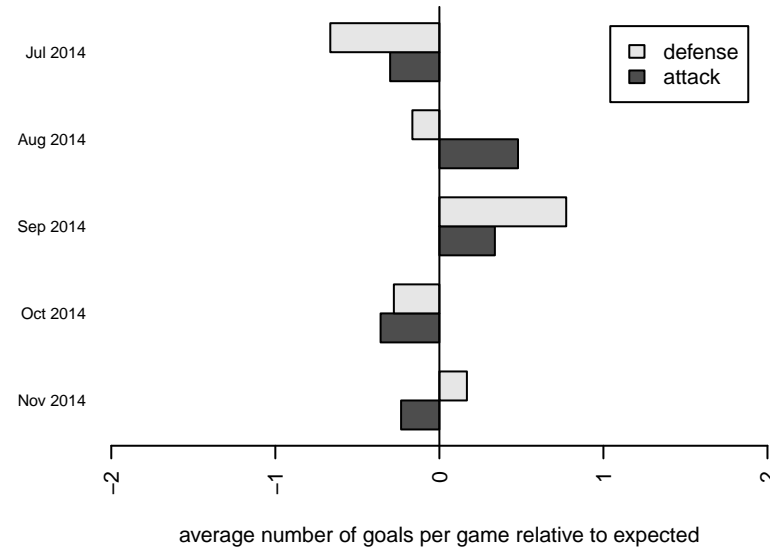

Performance relative to 13 month average