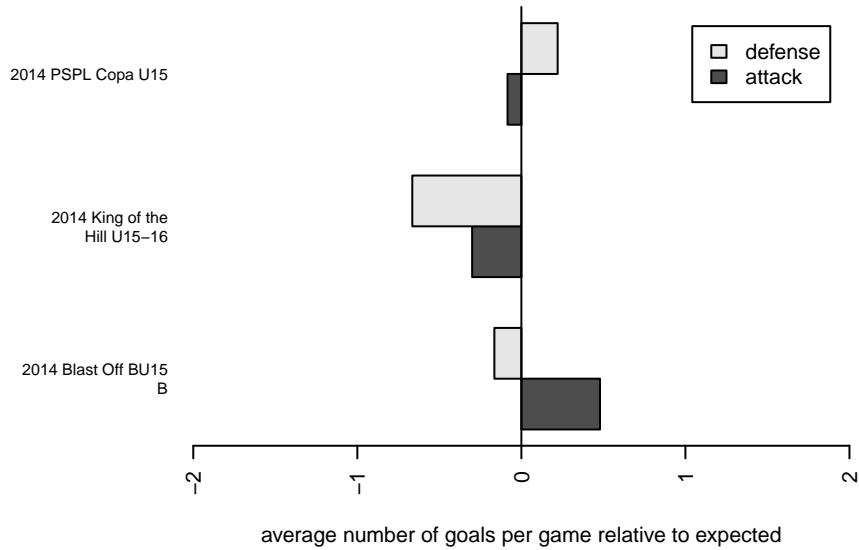

Performance relative to 13 month average